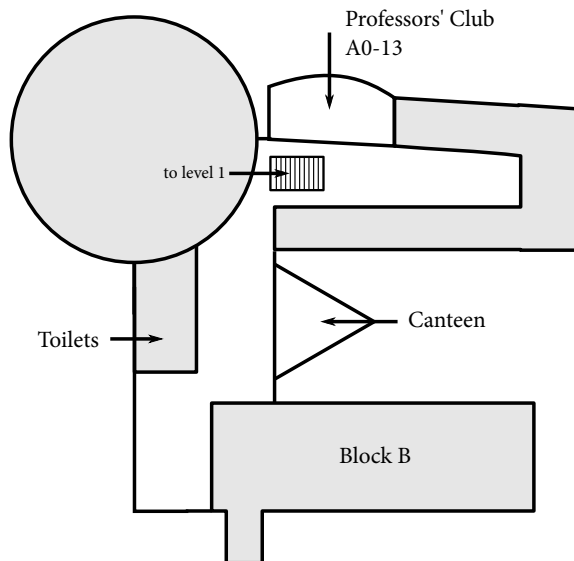

Presentation room

Plenary lecture and all presentations during IWDSP 2016 will take place in the Faculty Council Room (A1-33, see the attached map).

The room is equipped with a computer projector for handling presentations in typical formats such as PDF or PPT.

On Friday, July 1st in the morning, there will be organized a walking guided tour including the main tourist attractions of Poznań.

Figure 1: The main part of Morasko campus (source: Open Street Map)

Figure 2: Level 1 (ground floor) of IWDSP 2016 venue

Figure 3: Level 0 (basement) of IWDSP 2016 venue