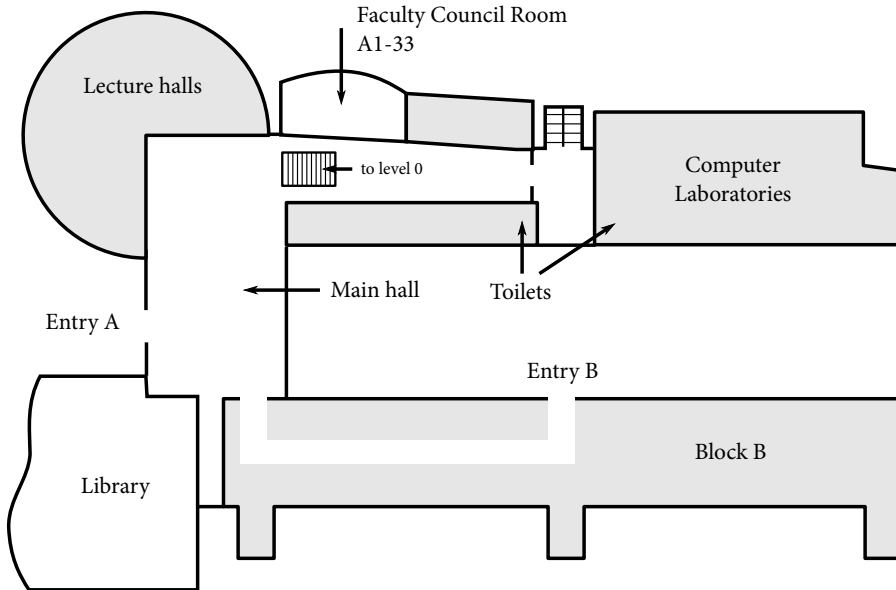

Presentation room

Plenary lecture and all presentations during IWDSP 2016 will take place in the Faculty Council Room (A1-33, see the attached map).

The room is equipped with a computer projector for handling presentations in typical formats such as PDF or PPT.

Coffee breaks room

Coffee breaks will take place in Professors' Club (A0-13) that is located one floor below the Faculty Council Room (for details see attached map).

Internet access

Wireless network is available in the building of the Faculty of Mathematics and Computer Science.

On Friday, July 1st in the morning, there will be organized a walking guided tour including the main tourist attractions of Poznań.

Figure 1: The main part of Morasko campus (source: Open Street Map)

Figure 2: Level 1 (ground floor) of IWDSP 2016 venue

Figure 3: Level 0 (basement) of IWDSP 2016 venue