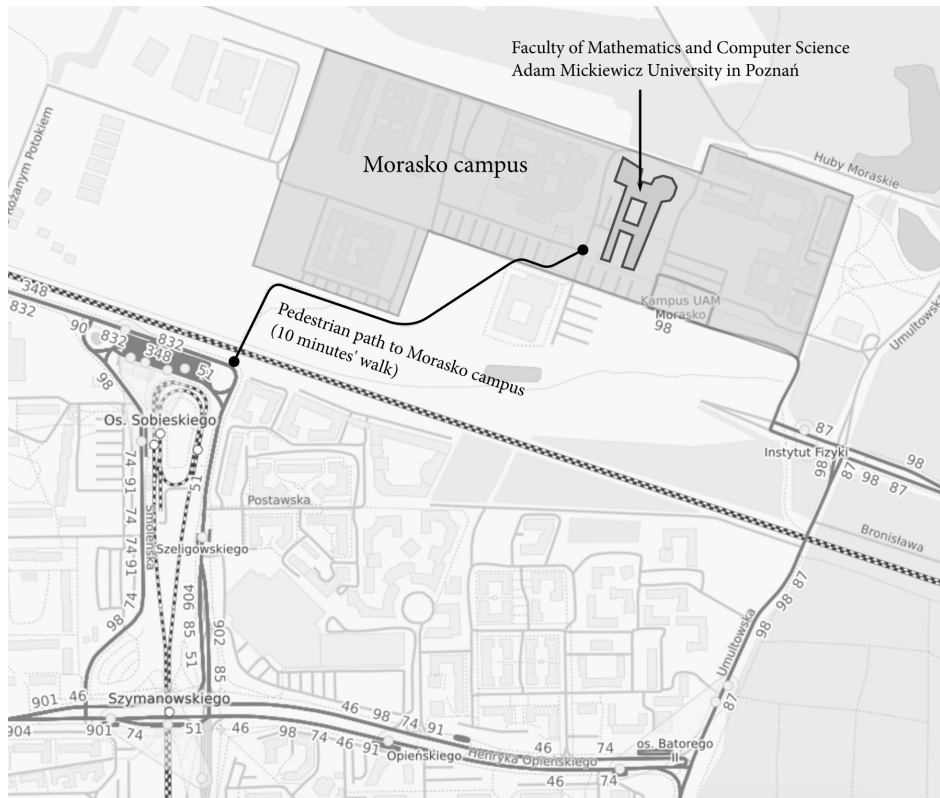

Location

IWDSP 2016 takes place at the Faculty of Mathematics and Computer Science, Adam Mickiewicz University in Poznań, Umultowska 87, 61-614 Poznań.

The faculty is located in a new part of Adam Mickiewicz University in Poznań, called Morasko campus (for details see attached map).

Communication

The quickest way to reach the venue of IWDSP 2016 is to take tram no. 12, 14 or 16 of Poznań Rapid Tram, get off at final stop ('Os. Sobieskiego', for timetable see www.mpk.poznan.pl) and make a short walk to the Morasko campus (for suggested route see attached map).

On Friday, July 1st in the morning, there will be organized a walking guided tour including the main tourist attractions of Poznań.

Figure 1: The main part of Morasko campus (source: Open Street Map)

Figure 2: Level 1 (ground floor) of IWDSP 2016 venue

Figure 3: Level 0 (basement) of IWDSP 2016 venue